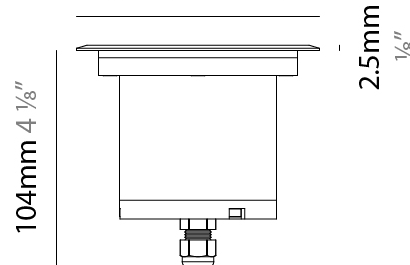

Ø116mm 4 9/16"