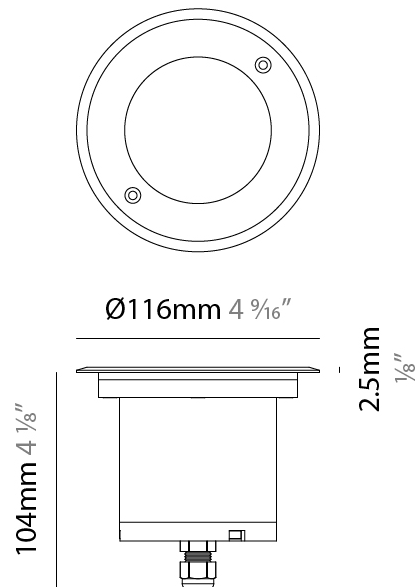

GENERAL

Series: Caliber
Subseries: Caliber 120 D
Brand: Unonovesette
Division: Exterior
Mounting Type: Recessed
Mounting Location: In-Ground
Subcategory: Drive Over

PHYSICAL

Shape: Square
Diameter (mm): 116
Diameter (in): 4 5/16
Height (mm): 104
Height (in): 4 1/8
Light Distribution: Direct
Weight (kg): 0.900
Weight (lbs): 1.98
Installation Requirement: Housing box
Diffuser: Extra clear glass 6mm
Fixture Finish: ASB / SST
Fixture Material: Stainless Steel AISI 316L
Cable Details: 350mm NS20N PCP 2x0.5 mm2

GENERAL

Series: Caliber
 Subseries: Caliber 120 D
 Brand: Unonovesette
 Division: Exterior
 Mounting Type: Recessed
 Mounting Location: In-Ground
 Subcategory: Drive Over

PHYSICAL

Shape: Square
 Diameter (mm): 116
 Diameter (in): 4 9/16
 Height (mm): 104
 Height (in): 4 1/8
 Light Distribution: Direct
 Weight (kg): 0.900
 Weight (lbs): 1.98
 Installation Requirement: Housing box
 Diffuser: Extra clear glass 6mm
 Fixture Finish: [ASB / SST](#)
 Fixture Material: Stainless Steel AISI 316L
 Cable Details: 350mm NS20N PCP 2x0.5 mm2

GENERAL

Series: Caliber
 Subseries: Caliber 120 D
 Brand: Unonovesette
 Division: Exterior
 Mounting Type: Recessed
 Mounting Location: In-Ground
 Subcategory: Drive Over

PHYSICAL

Shape: Square
 Diameter (mm): 116
 Diameter (in): 4 5/16
 Height (mm): 104
 Height (in): 4 1/8
 Light Distribution: Direct
 Weight (kg): 0.900
 Weight (lbs): 1.98
 Installation Requirement: Housing box
 Diffuser: Extra clear glass 6mm
 Fixture Finish: [ASB / SST](#)
 Fixture Material: Stainless Steel AISI 316L
 Cable Details: 350mm NS20N PCP 2x0.5 mm2

LED

Number of LEDs: 1
 Color Temperature (°K): [RGBW](#)
 CRI: >90 CRI
 Lamp Life (hrs): 100000

OPTICAL

Optic°: 35
 Beam Angle: Medium
 Adjustability: Rotational 360°; Tilt 15°

RATINGS AND CERTIFICATIONS

Certified By: Certified for North American Standards
 IP rating: IP68 (not for permanent immersion)
 IK Rating: IK08
 Marine Grade: Stainless Steel AISI 316L